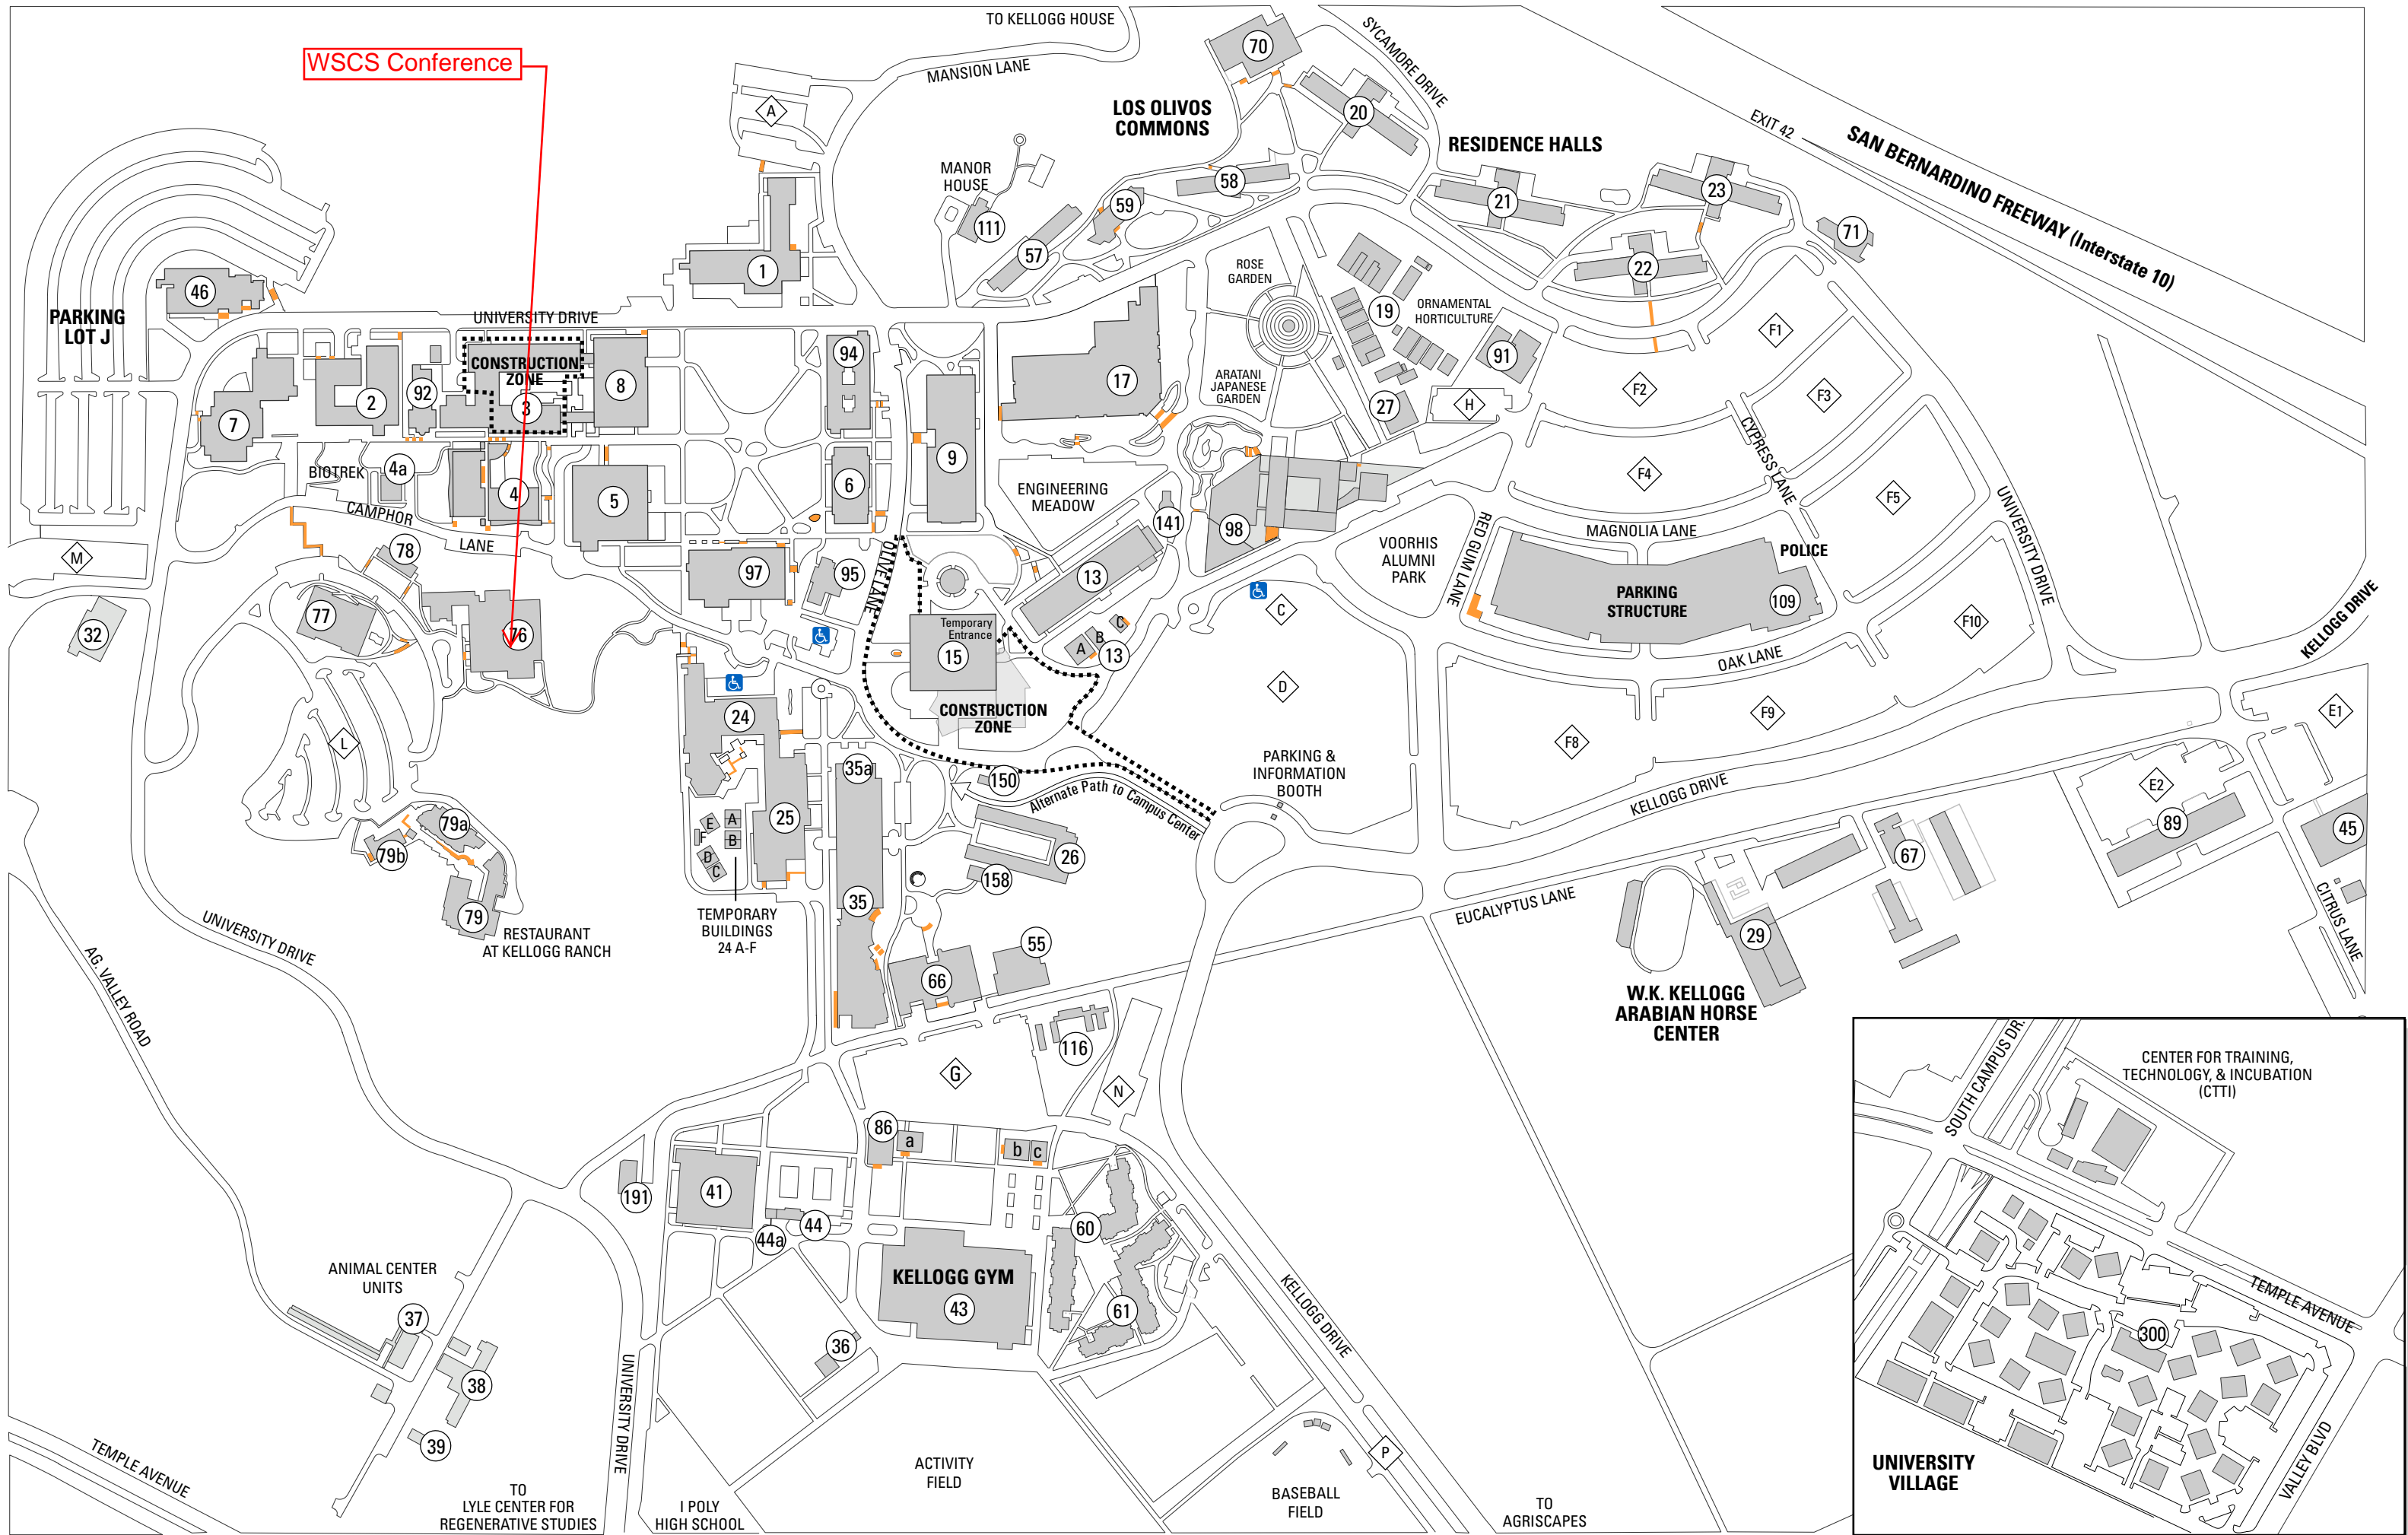

### From Los Angeles:

Take the 10 freeway EAST and exit at Kellogg Drive.

### From Orange County:

Take the 57 freeway NORTH to Temple Avenue and exit north (left-hand turn) to the campus.

### From The Inland Empire:

Take the 10 freeway WEST and exit at Kellogg Drive.

### From the Pasadena area:

Take the 210 freeway EAST to 57 Freeway SOUTH. Exit on Temple Avenue and turn north (right-hand turn) to the campus.

WSCS Conference

**CALIFORNIA STATE POLYTECHNIC UNIVERSITY, POMONA - CAMPUS MAP**